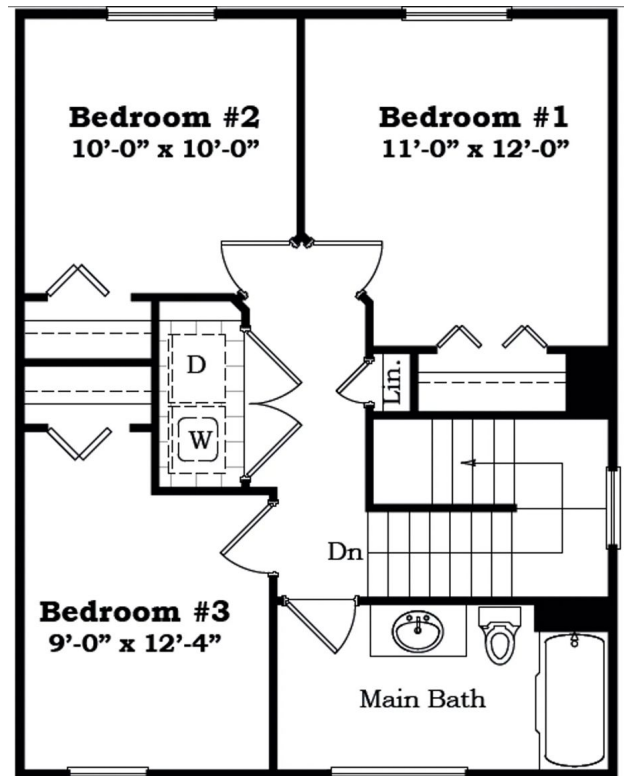

# THE ANNIE

1232 SF

3 BED/1.5 BATHS

22x28'

22x36' with 8' porch

Virtual Walk Through

## THE LITTLE TOWNIE: 800 sf floor area, 2 bed, 1.5 bath, 15x28

Unit 1

First Floor  
Unit #2

Unit 1

Second Floor  
Unit #2

## THE BIG TOWNIE: 1372 sf floor area, 3 bed, 2.5 bath, 15x46

Unit 2

Unit 2