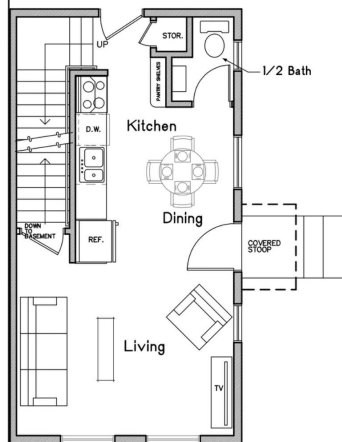

# THE ANNIE

1232 SF

3 BED/1.5 BATHS

22x28'

22x36' with 8' porch

Virtual Walk Through

## THE LITTLE TOWNIE: 800 sf floor area, 2 bed, 1.5 bath, 15x28

Unit 1

First Floor  
Unit #2

Unit 1

Second Floor  
Unit #2

## THE BIG TOWNIE: 1372 sf floor area, 3 bed, 2.5 bath, 15x46

Unit 2

Unit 2