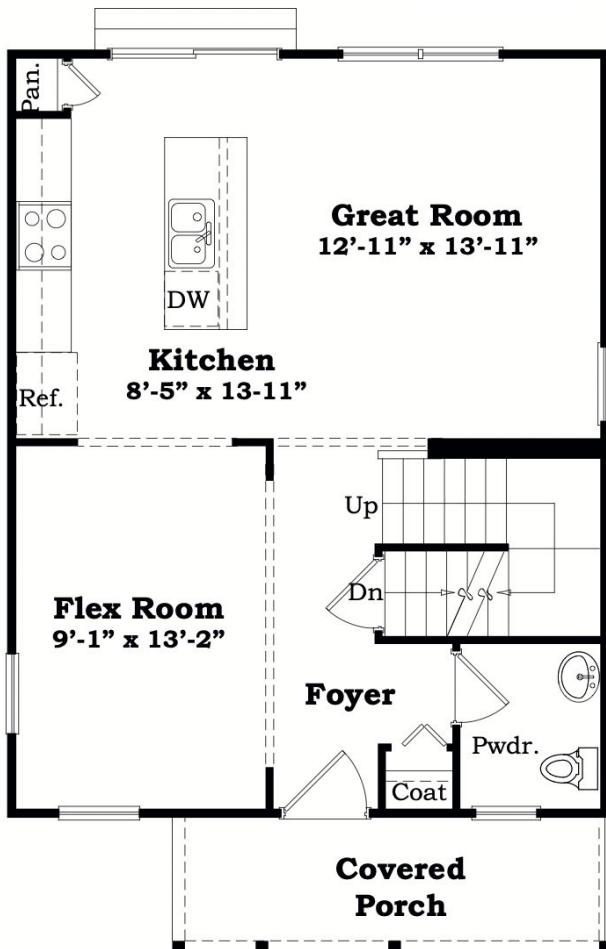

# THE ANNIE

1232 SF

3 BED/1.5 BATHS

22x28'

22x36' with 8' porch

Virtual Walk Through

## THE LITTLE TOWNIE: 800 sf floor area, 2 bed, 1.5 bath, 15x28

Unit 1

First Floor  
Unit #2

Unit 1

Second Floor  
Unit #2

## THE BIG TOWNIE: 1372 sf floor area, 3 bed, 2.5 bath, 15x46

Unit 2

Unit 2