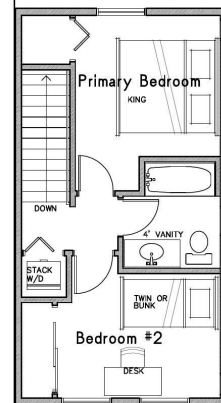

# THE ANNIE

1232 SF

3 BED/1.5 BATHS

22x28'

22x36' with 8' porch

Virtual Walk Through

## THE LITTLE TOWNIE: 800 sf floor area, 2 bed, 1.5 bath, 15x28

Unit 1

First Floor  
Unit #2

Unit 1

Second Floor  
Unit #2

## THE BIG TOWNIE: 1372 sf floor area, 3 bed, 2.5 bath, 15x46

Unit 2

Unit 2