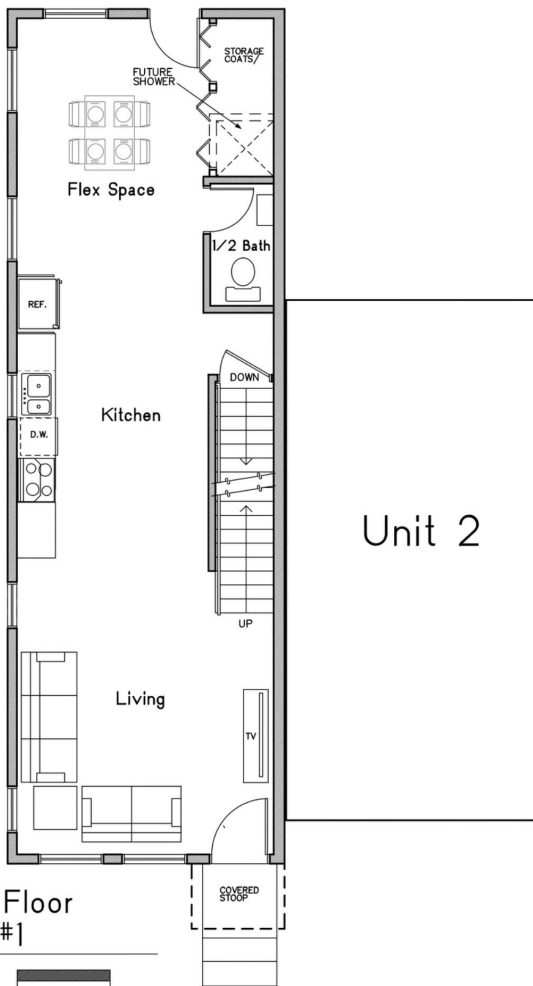

# THE ANNIE

1232 SF

3 BED/1.5 BATHS

22x28'

22x36' with 8' porch

Virtual Walk Through

## THE LITTLE TOWNIE: 800 sf floor area, 2 bed, 1.5 bath, 15x28

Unit 1

First Floor  
Unit #2

Unit 1

Second Floor  
Unit #2

## THE BIG TOWNIE: 1372 sf floor area, 3 bed, 2.5 bath, 15x46

Unit 2

Unit 2