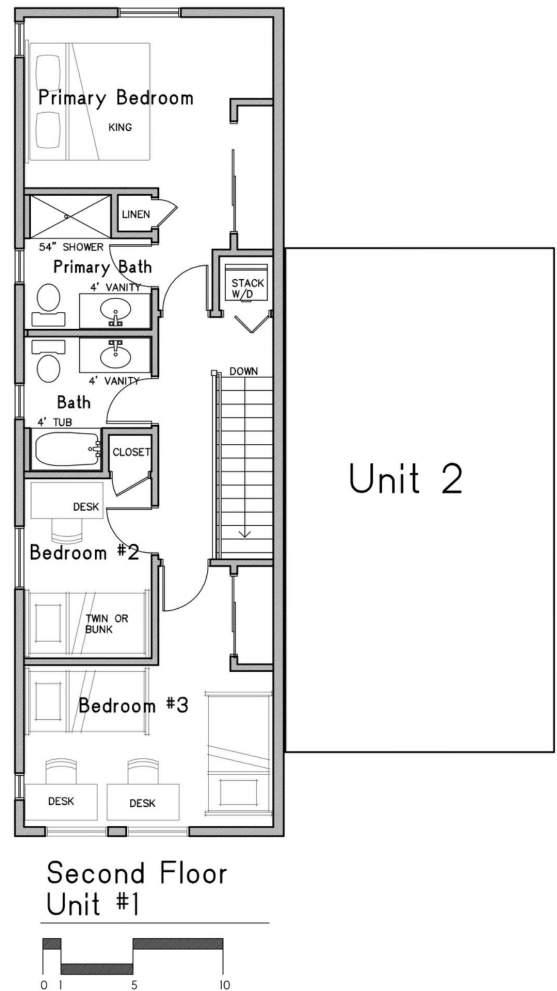

# THE ANNIE

1232 SF

3 BED/1.5 BATHS

22x28'

22x36' with 8' porch

Virtual Walk Through

## THE LITTLE TOWNIE: 800 sf floor area, 2 bed, 1.5 bath, 15x28

Unit 1

First Floor  
Unit #2

Unit 1

Second Floor  
Unit #2

## THE BIG TOWNIE: 1372 sf floor area, 3 bed, 2.5 bath, 15x46

Unit 2

Unit 2